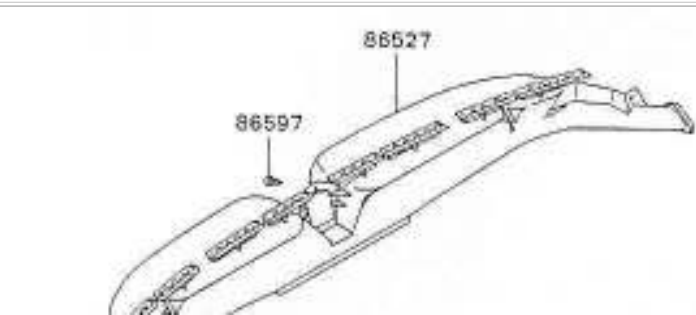

Detail of Service Connectors (1 OF 2)

Mating Part	Part Shape	Symbol Mark	Part No.
HEADLAMP			MB943536
FR TURN SIGNAL LAMP			MB943605
FR SIDE TURN SIGNAL LAMP			MB943607

83499	83353	83225	83275	83348	83271
83272					
83272B					