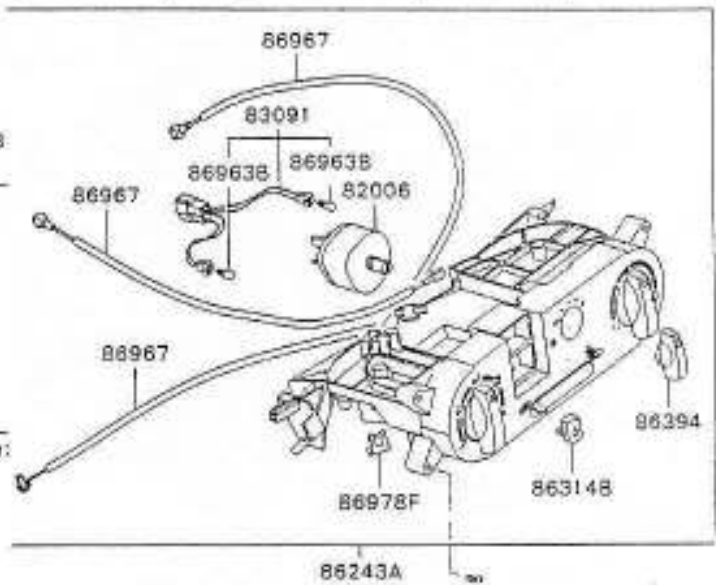

Detail of Service Connectors (1 OF 2)

Mating Part	Part Shape	Symbol Mark	Part No.
HEADLAMP			MB943536
FR TURN SIGNAL LAMP			MB943605
FR SIDE TURN SIGNAL LAMP			MB943607

83499	83353	83225	83275	83348	83271
83272					
83272B					