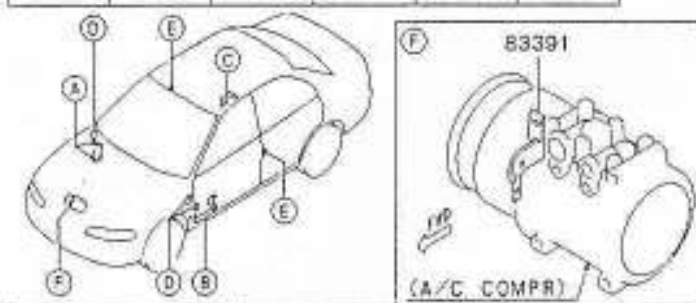

Detail of Service Connectors (1 OF 2)

Mating Part	Part Shape	Symbol Mark	Part No.
HEADLAMP			MB943536
FR TURN SIGNAL LAMP			MB943605
FR SIDE TURN SIGNAL LAMP			MB943607

83499	83353	83225	83275	83348	83271
83272					
83272B					