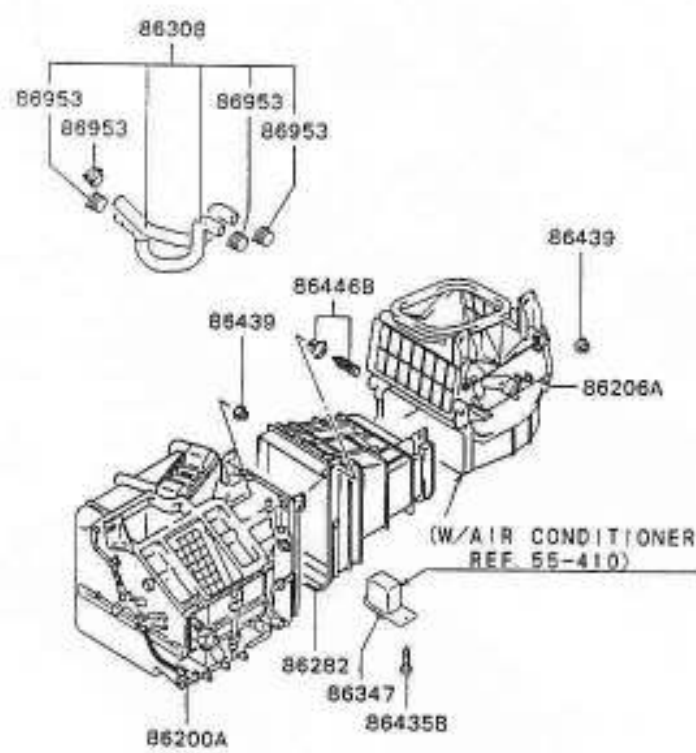

Detail of Service Connectors (1 OF 2)

Mating Part	Part Shape	Symbol Mark	Part No.
HEADLAMP			MB943536
FR TURN SIGNAL LAMP			MB943605
FR SIDE TURN SIGNAL LAMP			MB943607

83499	83353	83225	83275	83348	83271
83272					
83272B					

Nr	Część	Cena netto zł	Cena brutto zł
86200A	HEATER ASSY	1 150,26	1 403,32
86308	HOSE KIT, HEATER WATER	110,07	134,28