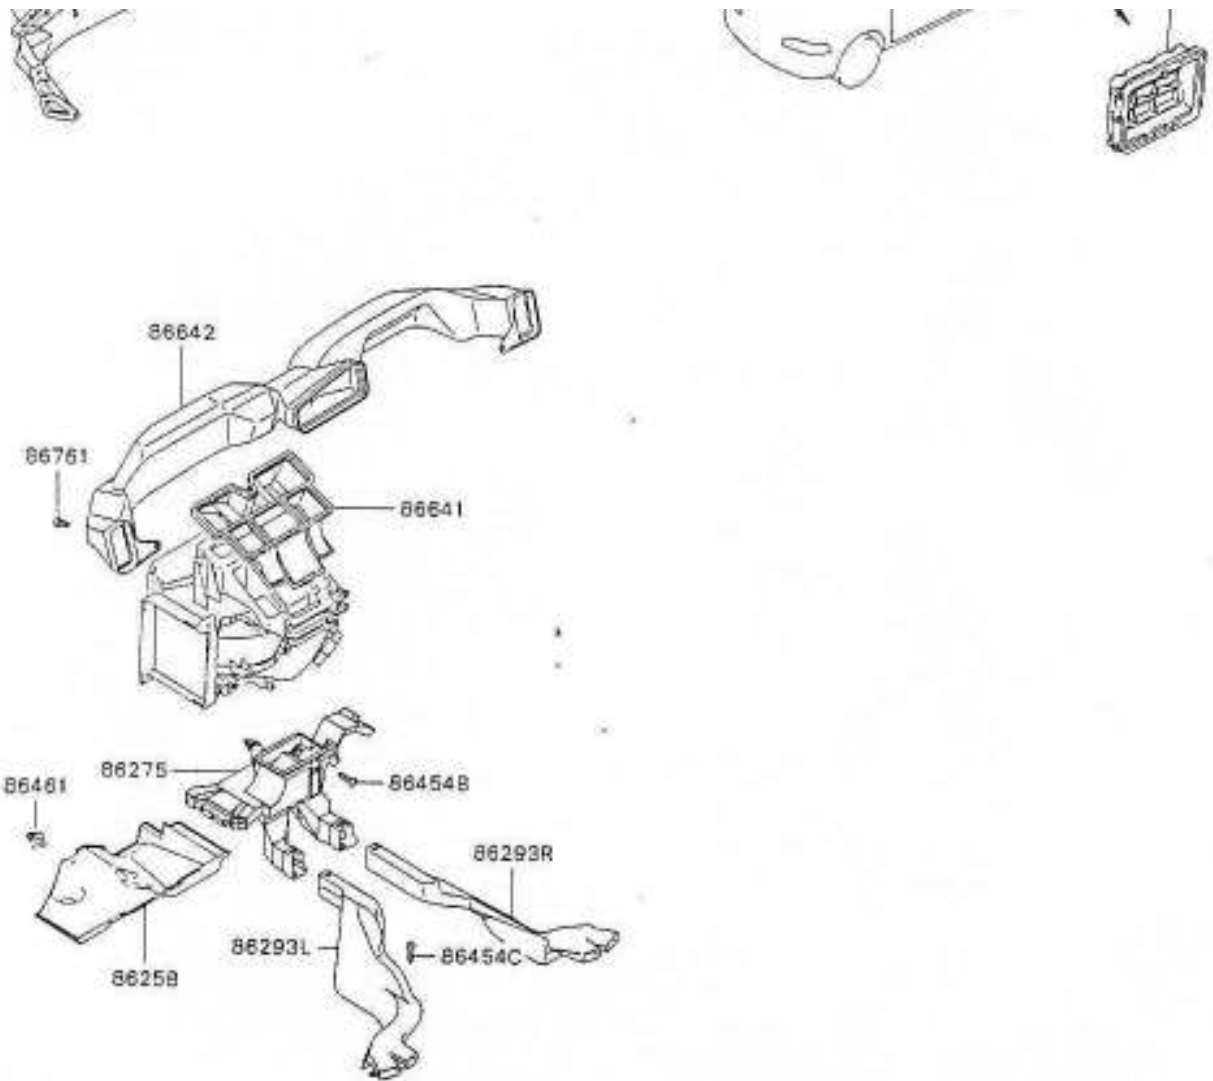

Detail of Service Connectors (1 OF 2)

Mating Part	Part Shape	Symbol Mark	Part No.
HEADLAMP			MB943536
FR TURN SIGNAL LAMP			MB943605
FR SIDE TURN SIGNAL LAMP			MB943607

83499	83353	83225	83275	83348	83271
83272					
83272B					