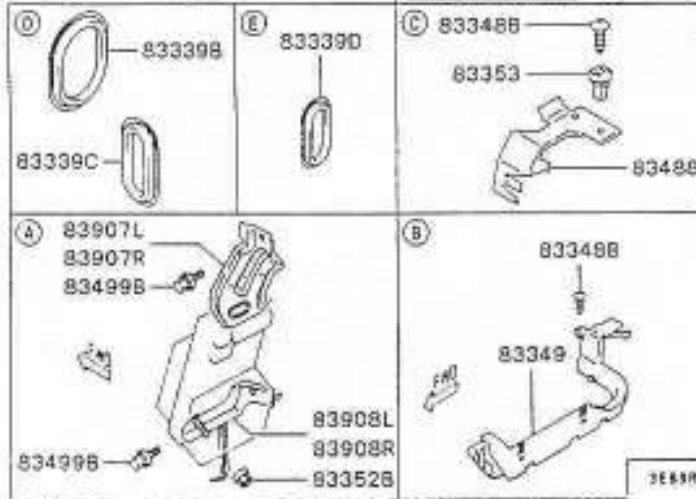

Detail of Service Connectors (1 OF 2)

Mating Part	Part Shape	Symbol Mark	Part No.
HEADLAMP			MB943536
FR TURN SIGNAL LAMP			MB943605
FR SIDE TURN SIGNAL LAMP			MB943607

83499	83353	83225	83275	83348	83271
83272					
83272B					

Nr	Część	Cena netto zł	Cena brutto zł
86200A	HEATER ASSY	1 150,26	1 403,32
86308	HOSE KIT, HEATER WATER	110,07	134,28